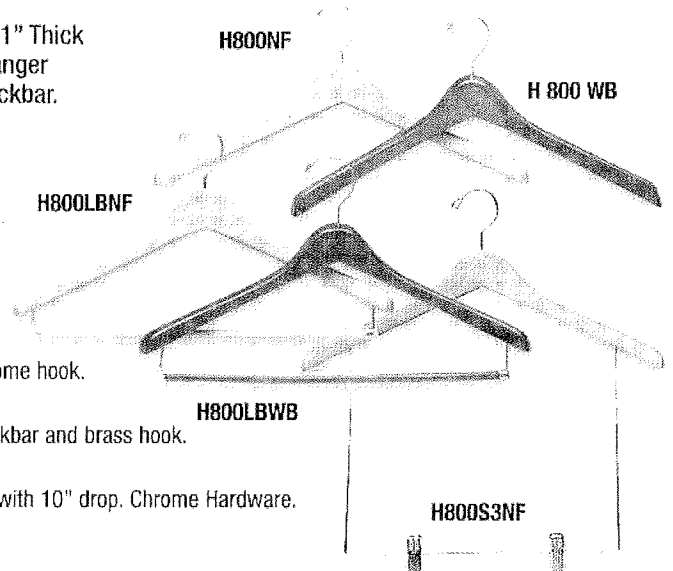

H800S3NF

Natural waxed finish with 10" drop. Chrome Hardware.