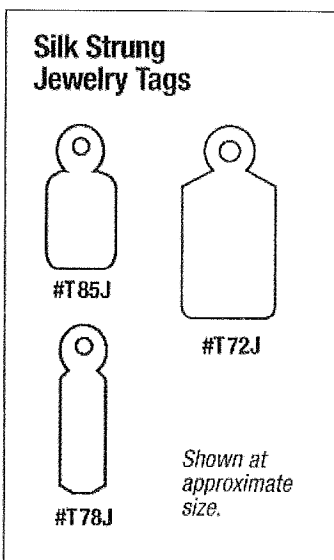

Price & Sale Tags

Price, Style & Descriptive Tags

LOT	STYLE	SIZE	PRICE

LOT	STYLE	SIZE	PRICE

#T49NS
Actual Size
1 3/8" x 2 3/4"

NO. _____
STYLE _____
SIZE _____
PRICE _____

NO. _____
STYLE _____
SIZE _____
PRICE _____

#T59S
#T59NS
Actual Size
1 1/4" x 1 3/4"

STYLE _____
SIZE _____
PRICE _____

#T30NS
#T30S
Actual Size
1 1/4" x 1 3/4"

STYLE _____
SIZE _____
PRICE _____

#T31NS
Actual Size
1 3/4" x 2 1/2"

No. _____
STYLE _____
SIZE _____
PRICE _____

No. _____
STYLE _____
SIZE _____
PRICE _____

#T37NS
#T37S
Actual Size
1 3/4" x 2 1/2"

Styles T49NS, T59NS, T59S, T37NS, T37S

Colors available:

Buff, Light Blue, Grey, Lavender, Dark Blue, Green, Orange, Pink, Red, White and Yellow

The styles of Price Tags shown here are available with or without string. An "S" suffix indicates with string while an "NS" suffix indicates no string.

Discount, Sale & Specialty Tags

#T426NS
Actual Size
1 1/4" x 1 7/8"

#T427NS
Actual Size
1 3/4" x 2 1/2"