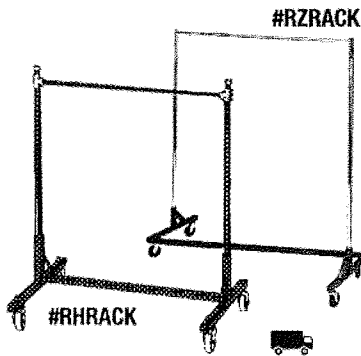

#RSDQA
Adjustable Double Rack
60" Long, 22" Wide

#RK41
Extra Heavy "V"
Construction
Double Rack

#RAO
Use to connect Two #RSDQA
together to create 15 Feet of
continuous hanging space.

K411MAB Frame Only
Rack Frame made of
1" Square Tubing with
Matte Black
Finish. 16 Shelf
Brackets, 2-36"
Chrome 1/4" Round
Hangrails and
Levelers. Shelves Sold
Separately.

Public Guidance

STG1160SC Station-satin chrome
STG60BK 60" black velvet rope
with hooks

Nestable Salesman's Racks

Nestable Garment Racks

70"H x 66"L. Made of 1 1/4" tubing with 4" industrial casters. Racks can nest together for easy storage.