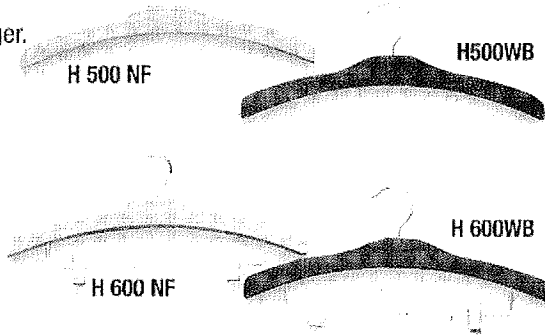

H512VAR

12" Children's Hanger. Clear natural varnish with chrome hook.