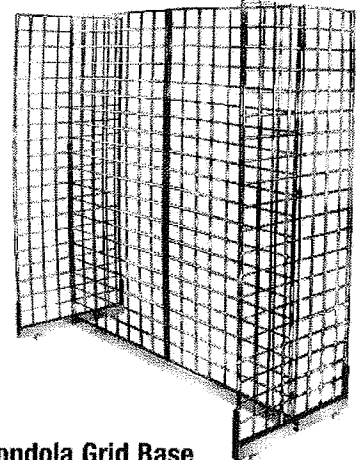

Grid Shelf

12" x 24"

#GSHELFC	Chrome
#GSHELFB	Black
#GSHELFW	White

Joiner Clamp

Use to join panels
of grids.

#GJC	Chrome
#GJCB	Black
#GJCW	White

Pinwheel Dolly on Wheels

Holds four 24" gridwall
or slatgrid.

#G4DOLBK	Black
#G4DOLWT	White

Triangle Dolly on Wheels

Holds three 24" gridwall
or slatgrid.

#G3DOLCH	Chrome
#G3DOLBK	Black
#G3DOLWT	White

Gondola Grid Base

Use to form gridwall gondola units
to hold shelves, hangbars, or waterfalls.
With levelers (wheels sold separately)

#GWG48C	Chrome
#GWG48B	Black
#GWG48W	White