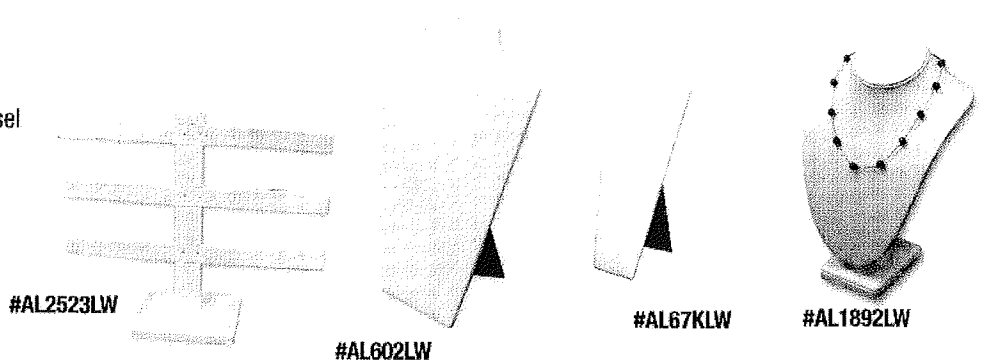

"Dumbbell" Adhesive Jewelry Tags w/pen
Actual Size 1 3/8"W x 1/2"H
#TKB2107 White
#TKB2107G Gold
#TKB2107S Silver

Black Velvet Displays

Item #	Description
#A32984B	Single Finger Ring
#A32986B	5 Ring Lug
#A32988B	5 Ring Finger Display
#A32989B	14 Ring Tray
#A32990B	10 Ring Oval Tray
#A32993B	4 Ring Pedestal
#A32994B	Ring Clip
#A112SB	4" x 4" Display Pillow
#A33114B	5" High Earring Stand
#ASKPEX3	Watch Display
#A602B	8" x 11" Necklace Pad w/Easel
#A33077B	6pc. Hexagonal Display
#A67KB	4 1/8" x 8 1/2" Necklace Pad w/ easel
#A515	Stage Type Risers