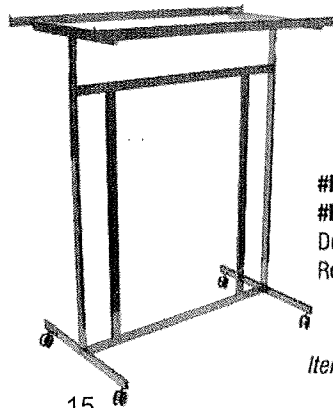

NEW ITEM

#RSR5585 Chrome
#RSR5585R Raw Steel
Double Adjustable
Rolling Rectangular Rack

Items shown are UPS shippable unless otherwise noted.