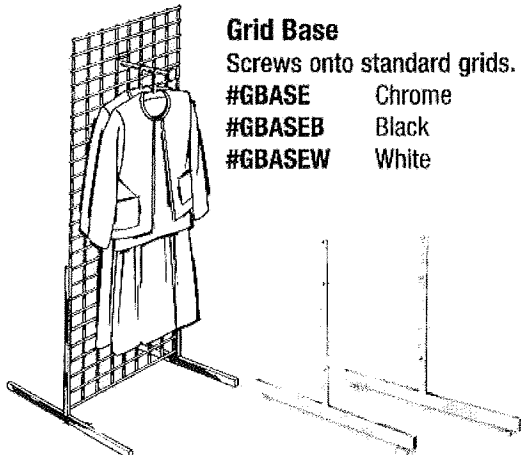

Grid Base

Screws onto standard grids.

- #GBASE Chrome
- #GBASEB Black
- #GBASEW White

Gridwall Hooks

- #GH1 1"
- #GH4 4"
- #GH6 6"
- #GH8 8"
- #GH10 10"
- #GH12 12"

Please specify chrome, black, or white.

Quarter Round Hangrail

- #GKHG680 Chrome
- #GKHG680B Black