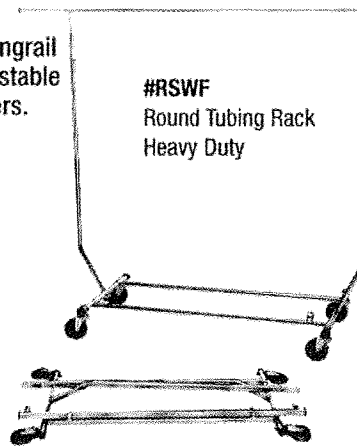

#RSWF
Round Tubing Rack
Heavy Duty