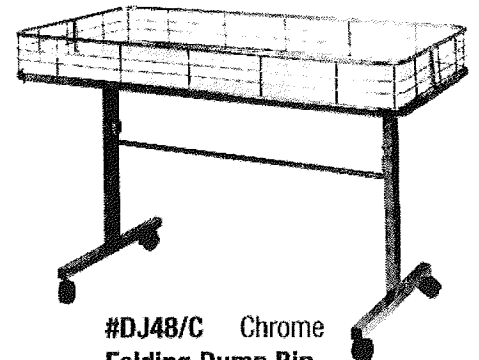

#DJ48/C Chrome Folding Dump Bin

Includes locking
casters-folds for
easy storage.