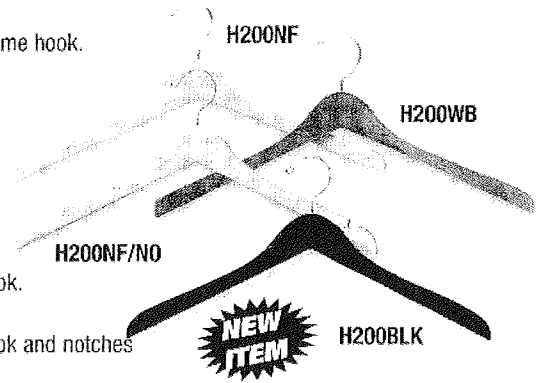

Hangers

Wooden Hangers

H100 SERIES

17" x 1/2" Contoured Wooden Suit Hanger with Lockbar.

H100BLK

Black gloss finish with chrome hook.

H100NF

Natural waxed finish with chrome hook.

H100WB

Walnut finish with brass hook.

H100VAR

Clear natural varnish with chrome hook.

H100-19VAR

19" Clear natural varnish with chrome hook.

H300 SERIES

17" x 1/2" Contoured Wooden Suit Hanger with Clips and Notches.

H300NF

Natural waxed finish with chrome hardware.

H300WB

Walnut finish with brass hardware.

H300VAR

Clear natural varnish with chrome hardware.

H500 SERIES

16" x 3/8" Wooden Dress and Top Hanger.

H500NF

Natural waxed finish with chrome hook.

H500WB

Walnut finish with brass hook.

H500VAR

Clear natural varnish with chrome hook.

H512VAR

12" Children's Hanger. Clear natural varnish with chrome hook.

H700 SERIES

17" x 1/16" Thick Jacket Hanger.

H700NF

Natural waxed finish with chrome hook.

H700WB

Walnut finish with brass hook.

Imprinting enhances your image and profits. Imprinting available at a nominal extra charge. Please inquire for pricing.

H200 SERIES

17" x 1/2" Contoured Wooden Coat Hanger.

H200BLK

Black gloss finish with chrome hook.

H200NF

Natural waxed finish with chrome hook.

H200NF/NO

Natural waxed finish with chrome hook and notches.

H200WB

Walnut finish with brass hook.

H200WB/NO

Walnut finish with brass hook and notches.

H200VAR

Clear natural varnish with chrome hook.

H200VAR/NO

Clear natural varnish with chrome hook and notches.

H200WC/NO

Walnut finish with chrome hook and notches.

H200-19VAR

19" Clear natural varnish with chrome hook.

H400 SERIES

14" x 1/2" Wooden Pant/Skirt

H400BLK

Black gloss finish with chrome hook.

H400NF

Natural waxed finish with chrome hardware.

H400WB

Walnut finish with brass hardware.

H400VAR