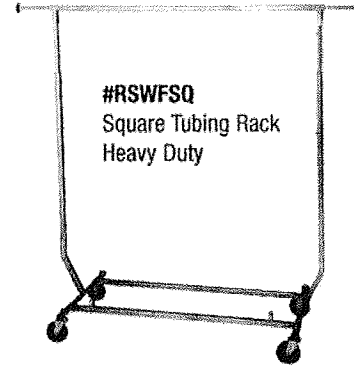

M4C
Replacement caster for RSWF, RSWFSQ, RSWF/DBL

#RSWFSQ
Square Tubing Rack
Heavy Duty