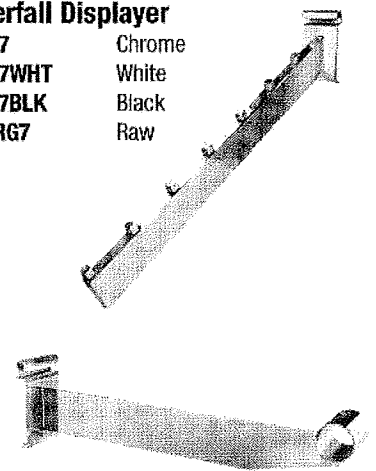

Rectangular Tubing Waterfall Displayer

- #GRG7 Chrome
- #8RG7WHT White
- #GRG7BLK Black
- #GR/RG7 Raw

12" Rectangular Tubing Hangrail Bracket

- #GRT Chrome
- #GRTB Black
- #GRTW White

Rectangular Tubing Straight Arm

- #GRG12 Chrome
- #GRG12B Black
- #GRG12W White
- #GR/RG12 Raw

Round Tubing Hangrail Bracket

- Fits 1/4" tubing.
- #GHRB Chrome
- #GHRBB Black